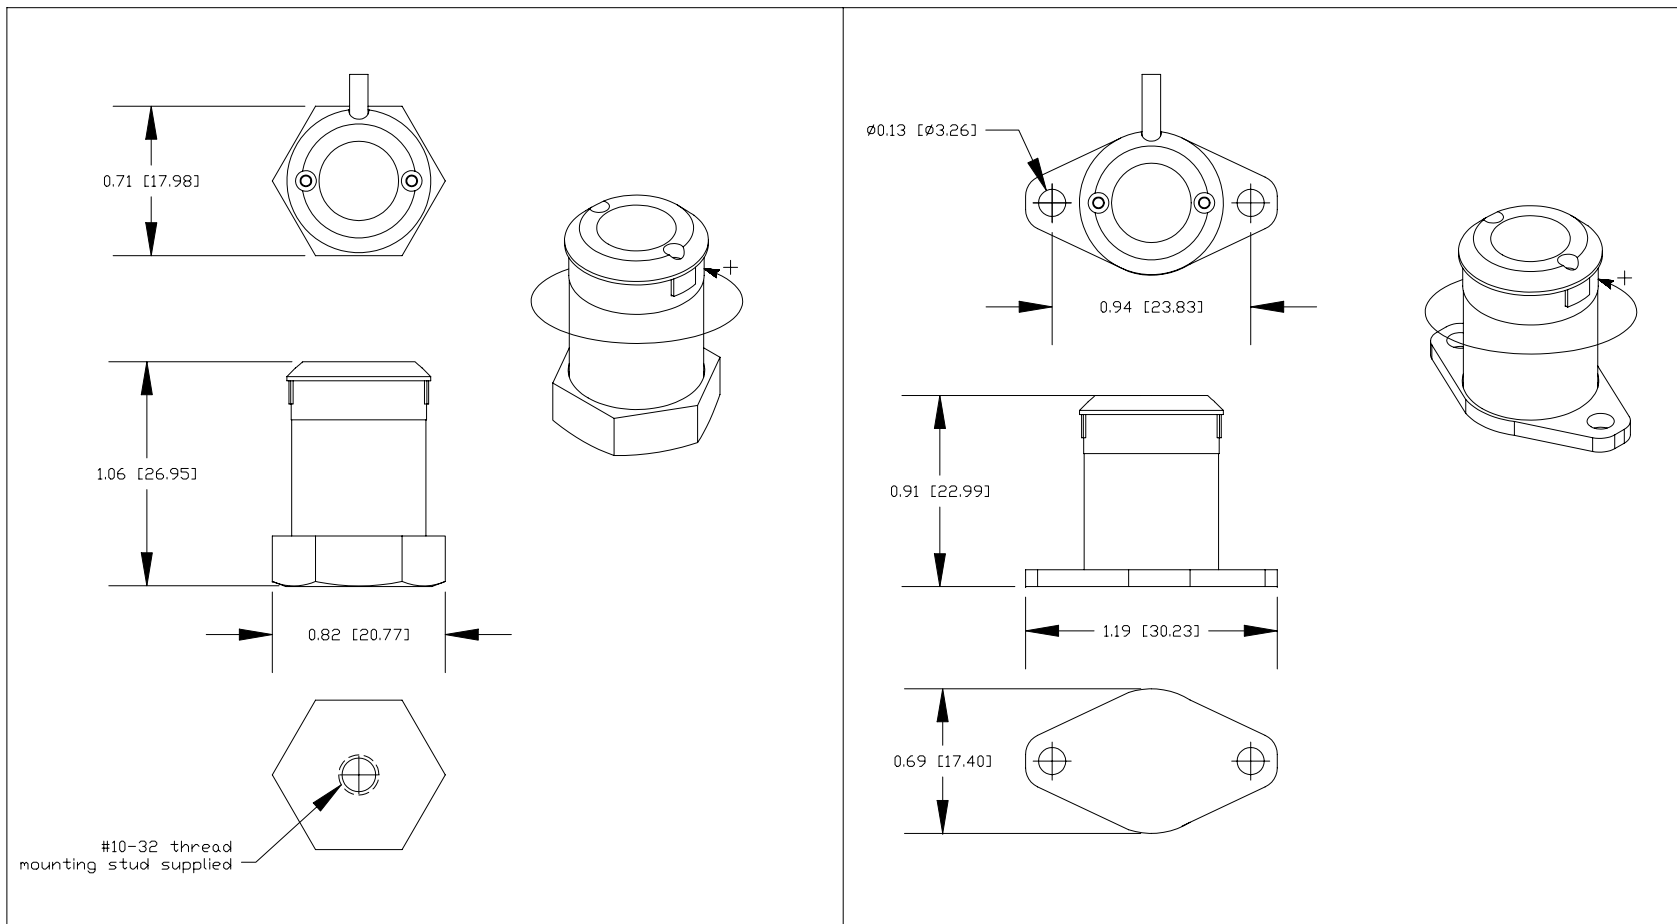

# ARS-06 Mounting Options

Hex Base

Flange Base